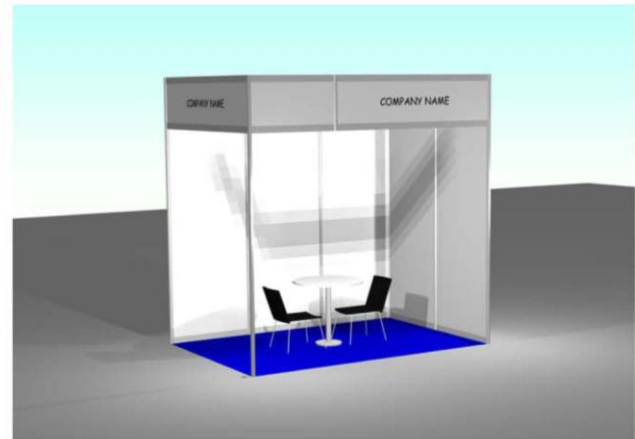

1. SHELL SCHEME

SHELL SCHEME 3x2m

MODULAR SHELL SCHEME INCLUDES:

- Interior Height 248cm
- "Octanorm" walling system (combination of white melaminated hard-board panels supported by white aluminium bars and rods)
- Fascia board 43cm high long to run along the top front and top lateral sides of the stand.
- Company name to be printed onto black vinyl using standard letters 10cm high (maximum 20 letters)
- Lighting with halogen spotlight (100W for each 3sqm area)
- 1 main fuse box for each stand which comes with a 1000W-220V socket
- Carpet