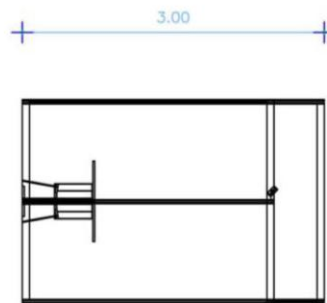

1. SHELL SCHEME

SHELL SCHEME 3x2m

MODULAR SHELL SCHEME INCLUDES:

- Interior Height 248cm
- "Octanorm" walling system (combination of white melaminated hard-board panels supported by white aluminium bars and rods)
- Fascia board 43cm high long to run along the top front and top lateral sides of the stand.
- Company name to be printed onto black vinyl using standard letters 10cm high (maximum 20 letters)
- Lighting with halogen spotlight (100W for each 3sqm area)
- 1 main fuse box for each stand which comes with a 1000W-220V socket
- Carpet