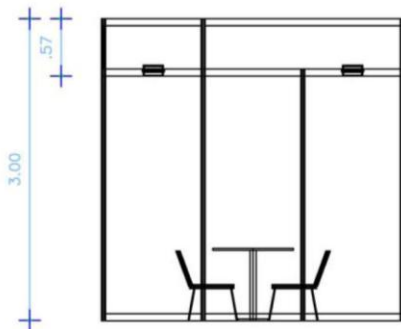

1. SHELL SCHEME

SHELL SCHEME 3x2m

MODULAR SHELL SCHEME INCLUDES:

- Interior Height 248cm
- "Octanorm" walling system (combination of white melaminated hard-board panels supported by white aluminium bars and rods)
- Fascia board 43cm high long to run along the top front and top lateral sides of the stand.
- Company name to be printed onto black vinyl using standard letters 10cm high (maximum 20 letters)
- Lighting with halogen spotlight (100W for each 3sqm area)
- 1 main fuse box for each stand which comes with a 1000W-220V socket
- Carpet