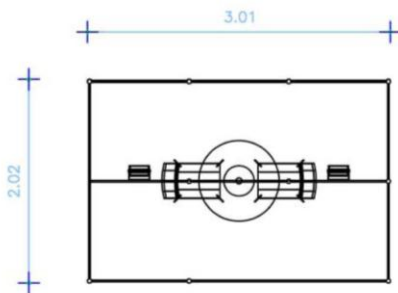

1. SHELL SCHEME

SHELL SCHEME 3x2m

MODULAR SHELL SCHEME INCLUDES:

- Interior Height 248cm
- "Octanorm" walling system (combination of white melaminated hard-board panels supported by white aluminium bars and rods)
- Fascia board 43cm high long to run along the top front and top lateral sides of the stand.
- Company name to be printed onto black vinyl using standard letters 10cm high (maximum 20 letters)
- Lighting with halogen spotlight (100W for each 3sqm area)
- 1 main fuse box for each stand which comes with a 1000W-220V socket
- Carpet